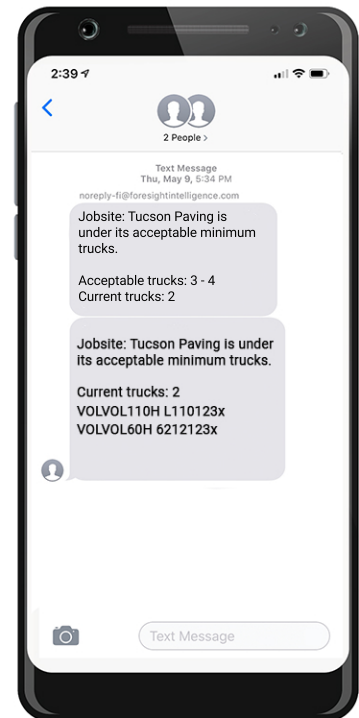

ACCURATE CYCLE TIMES.  
ACCURATE CYCLE COUNTS.  
**LIVE.**

[info@foresightintelligence.com](mailto:info@foresightintelligence.com)  
877-57-FLEET

Fleet Intelligence™ Corporate Headquarters  
7077 E Marilyn Road  
Building 6  
Scottsdale, AZ 85254

## TURN-KEY SOLUTION

- Our PATENT PENDING mobile geo-fence eliminates manual adjustments.

- Our PROPRIETARY ALGORITHM provides a "jitter" free signal.

- Receive TEXTS and EMAIL notifications with detailed alerts in REAL TIME.

- Loading Time
- Dumping Time
- Transit Times; Loaded & Empty
- Average Load Time / Average Transit Time

- Exportable Data
- Receive ALL Cycle Time, Cycle Counts LIVE !

- FI Tracker can operate even with the weakest signals.