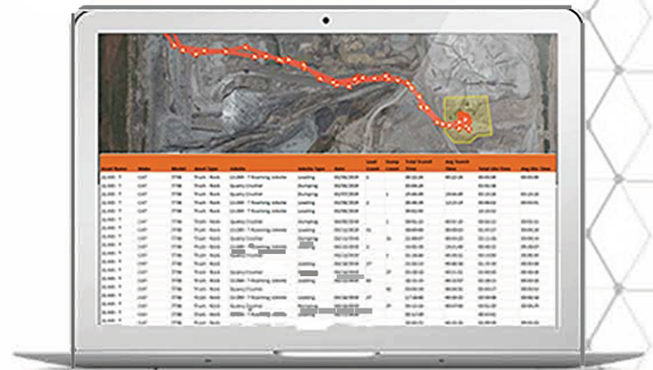

## TURN-KEY SOLUTION

- Our PATENT PENDING mobile geo-fence eliminates manual adjustments.

- Our PROPRIETARY ALGORITHM provides a "jitter" free signal.

- Receive TEXTS and EMAIL notifications with detailed alerts in REAL TIME.

- Loading Time
- Dumping Time
- Transit Times; Loaded & Empty
- Average Load Time / Average Transit Time

- Exportable Data
- Receive ALL Cycle Time, Cycle Counts LIVE !

- FI Tracker can operate even with the weakest signals.

## Traditional Tracking

- Manually track wait time
- Manually tally line time
- Manually time load
- Manually tally load time
- Manually time load travel time
- Manually tally load travel time
- Manually time dump
- Manually tally dump time
- Manually time empty travel
- Manually tally empty travel time
- Manually create dashboard/reports