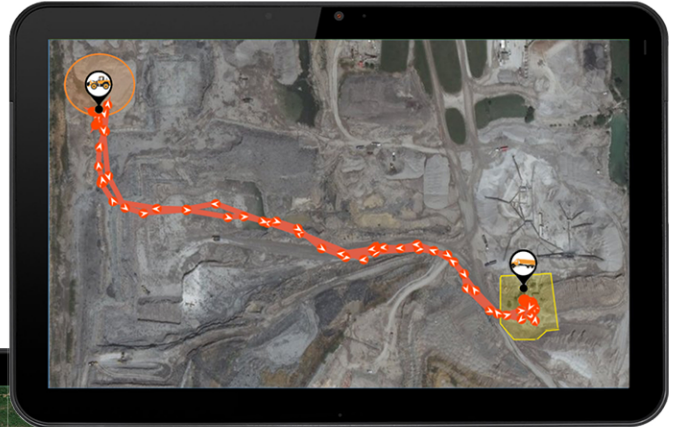

## TURN-KEY SOLUTION

- Our PATENT PENDING mobile geo-fence eliminates manual adjustments.

- Our PROPRIETARY ALGORITHM provides a "jitter" free signal.

- Receive TEXTS and EMAIL notifications with detailed alerts in REAL TIME.

# All In One Place - Everything You Need...

Asset Name	Make	Model	Asset Type	Jobsite	Jobsite Type	Date	Load Count	Dump Count	Total Transit	Avg Transit	Total Site Time	Avg Site Time
558RT	CAT	773B	Truck-Rock	Pit Loader 28	Loading	3/16/19	27		1:14:15	0:02:45	1:39:00	0:03:40
558RT	CAT	773B	Truck-Rock	Glendale Primary Crusher	Dumping	3/16/19		27	1:32:15	0:03:25	1:27:45	0:03:15
558RT	CAT	773B	Truck-Rock	Pit Loader 28	Loading	3/18/19	33		1:33:30	0:02:50	2:06:30	0:03:50
558RT	CAT	773B	Truck-Rock	Glendale Primary Crusher	Dumping	3/18/19		33	1:55:30	0:03:30	1:39:00	0:03:00
558RT	CAT	773B	Truck-Rock	Pit Loader 28	Loading	3/19/19	48		2:28:00	0:03:05	2:44:00	0:03:25
558RT	CAT	773B	Truck-Rock	Glendale Primary Crusher	Dumping	3/19/19		48	2:52:00	0:03:35	2:36:00	0:03:15
558RT	CAT	773B	Truck-Rock	Pit Loader 28	Loading	3/20/19	41		2:13:15	0:03:15	2:37:10	0:03:50
558RT	CAT	773B	Truck-Rock	Glendale Primary Crusher	Dumping	3/20/19		41	2:30:20	0:03:40	1:59:35	0:02:55

- Loading Time
- Dumping Time
- Transit Times; Loaded & Empty
- Average Load Time / Average Transit Time

- Exportable Data
- Receive ALL Cycle Time, Cycle Counts LIVE !

- FI Tracker can operate even with the weakest signals.

## Traditional Tracking

- Manually track wait time
- Manually tally line time
- Manually time load
- Manually tally load time
- Manually time load travel time
- Manually tally load travel time
- Manually time dump
- Manually tally dump time
- Manually time empty travel
- Manually tally empty travel time
- Manually create dashboard/reports